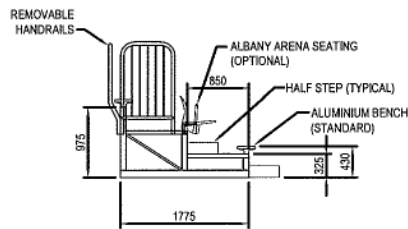

DO NOT SCALE

Notes

SEATING CAPACITY

- Aluminium Bench (Standard)
- approx. 36 per unit
- Albany Arena Seating (Optional)
- 32 seats at 500 c/c

27/2/2001	Issued for Information	GMR	0
Date	Description	Drawn	Rev
 <i>Tomorrow's seating solutions</i>			
<small>ALL DIMENSIONS IN MILLIMETRES</small> <small>© Starena international pty ltd</small>			
CONTRACT			
DESCRIPTION Portable Aluminium Seating			
TITLE Model PA32 Plan & Typical Section			
SCALE 1:50	DRAWING No. PA32	REVISION 0	