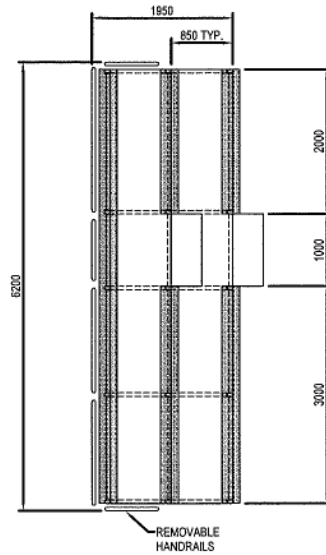

DO NOT SCALE

Notes

SEATING CAPACITY

- Aluminium Bench (Standard)
- approx. 36 per unit
- Albany Arena Seating (Optional)
- 32 seats at 500 c/c

27/2/2001	Issued for Information	GMR	0
Date	Description	Drawn	Rev
 <i>Tomorrow's seating solutions</i>			
<small>ALL DIMENSIONS IN MILLIMETRES</small> <small>© Starena international pty ltd</small>			
CONTRACT			
DESCRIPTION Portable Aluminium Seating			
TITLE Model PA32 Plan & Typical Section			
SCALE 1:50	DRAWING No. PA32	REVISION 0	