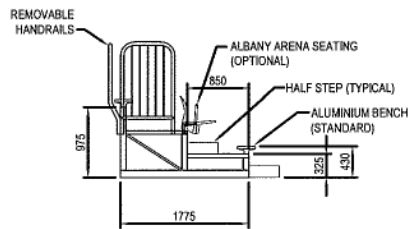

DO NOT SCALE

Notes

SEATING CAPACITY

- Aluminium Bench (Standard)  
- approx. 36 per unit
- Albany Arena Seating (Optional)  
- 32 seats at 500 c/c

27/2/2001	Issued for Information	GMR	0
Date	Description	Drawn	Rev
 <i>Tomorrow's seating solutions</i>			
<small>ALL DIMENSIONS IN MILLIMETRES</small> <small>© Starena international pty ltd</small>			
CONTRACT			
DESCRIPTION Portable Aluminium Seating			
TITLE Model PA32 Plan & Typical Section			
SCALE 1:50	DRAWING No. PA32	REVISION 0	