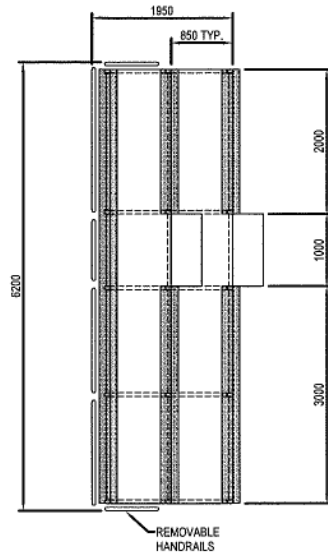

DO NOT SCALE

Notes

SEATING CAPACITY

- Aluminium Bench (Standard)  
- approx. 36 per unit
- Albany Arena Seating (Optional)  
- 32 seats at 500 c/c

27/2/2001	Issued for Information	GMR	0
Date	Description	Drawn	Rev
 <i>Tomorrow's seating solutions</i>			
<small>ALL DIMENSIONS IN MILLIMETRES</small> <small>© Starena international pty ltd</small>			
CONTRACT			
DESCRIPTION Portable Aluminium Seating			
TITLE Model PA32 Plan & Typical Section			
SCALE 1:50	DRAWING No. PA32	REVISION 0	